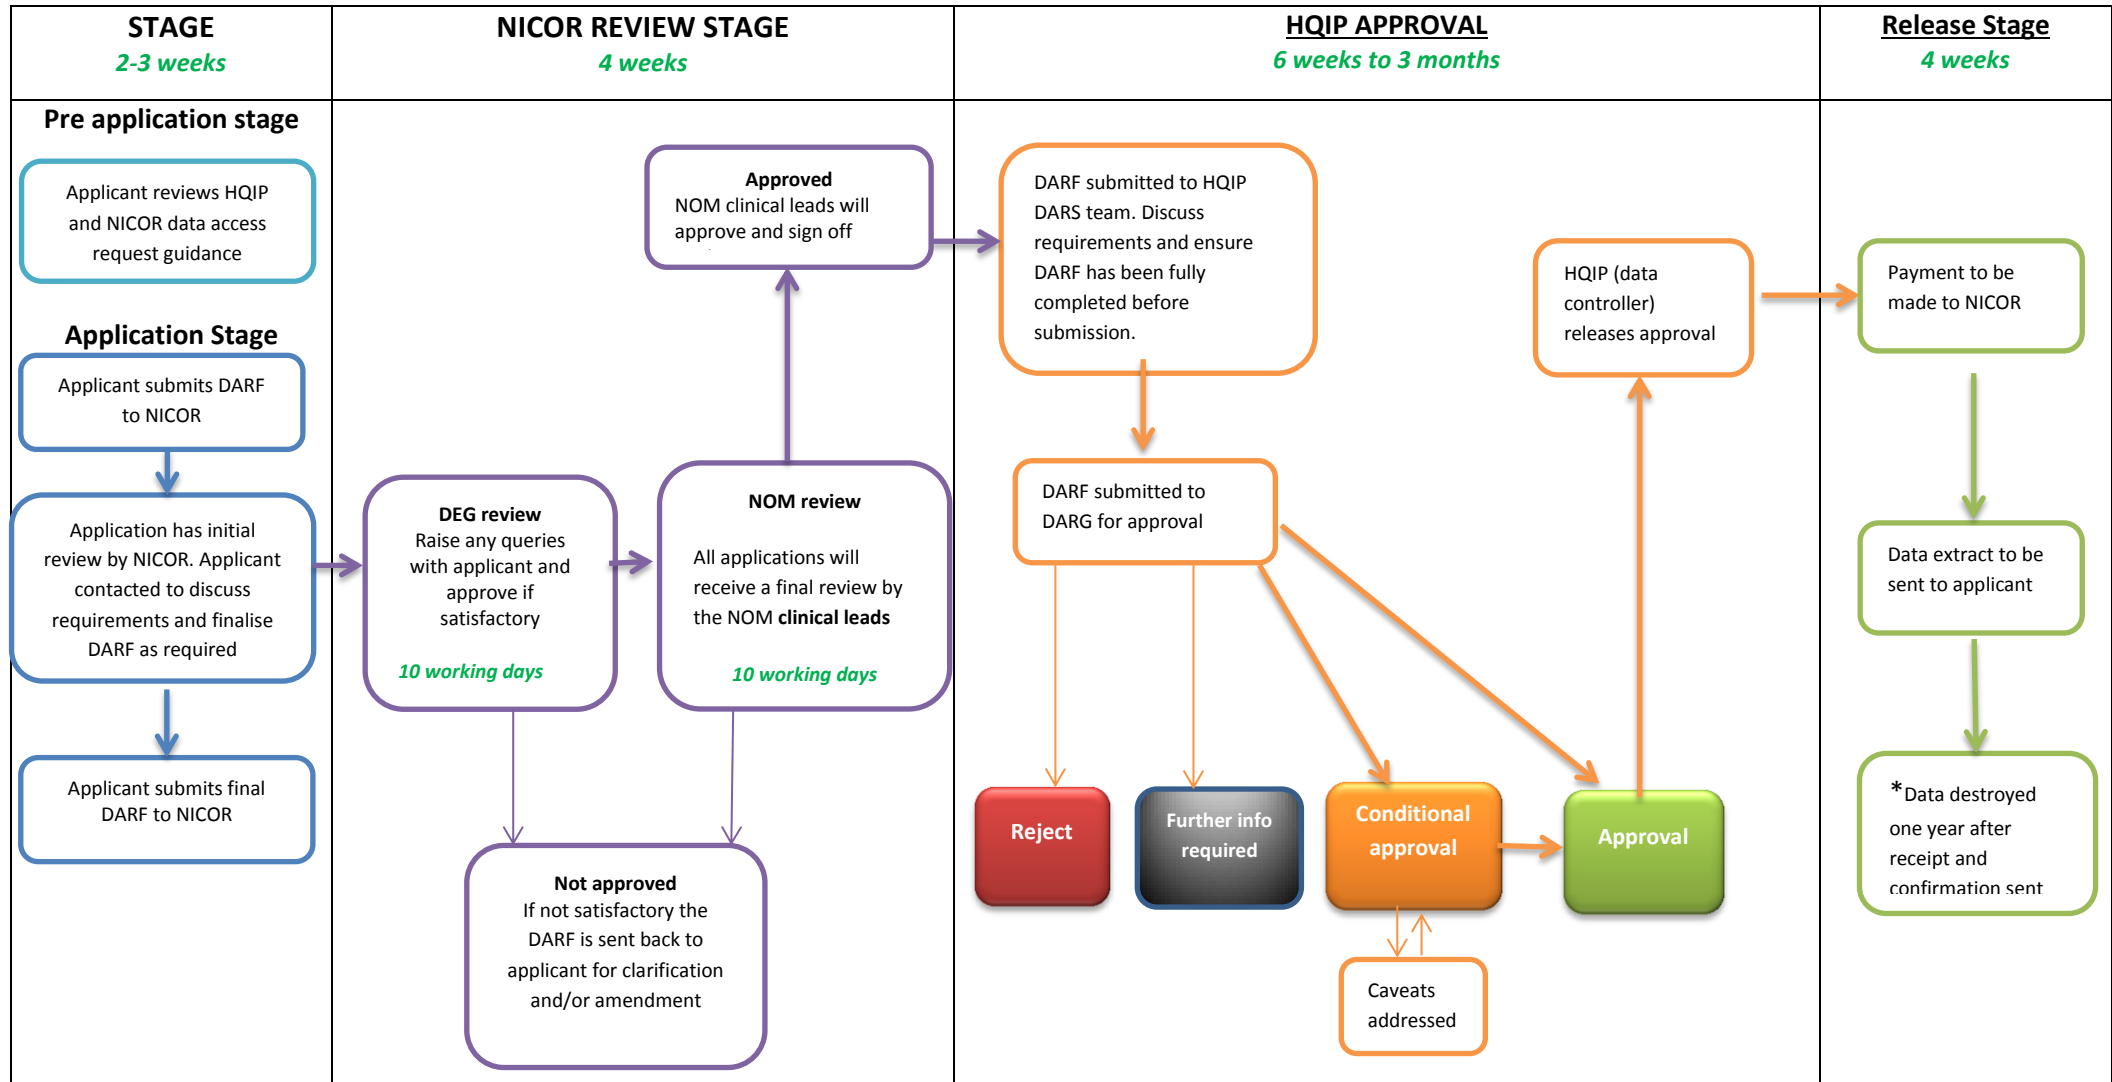

NICOR DATA ACCESS REQUEST DATA FLOW

Notes:

DARF: Data Access Request Form

DEG: Domain Expert Group

NOM: NCAP Operational and Methodology Group

*Unless data renewal or extension is requested